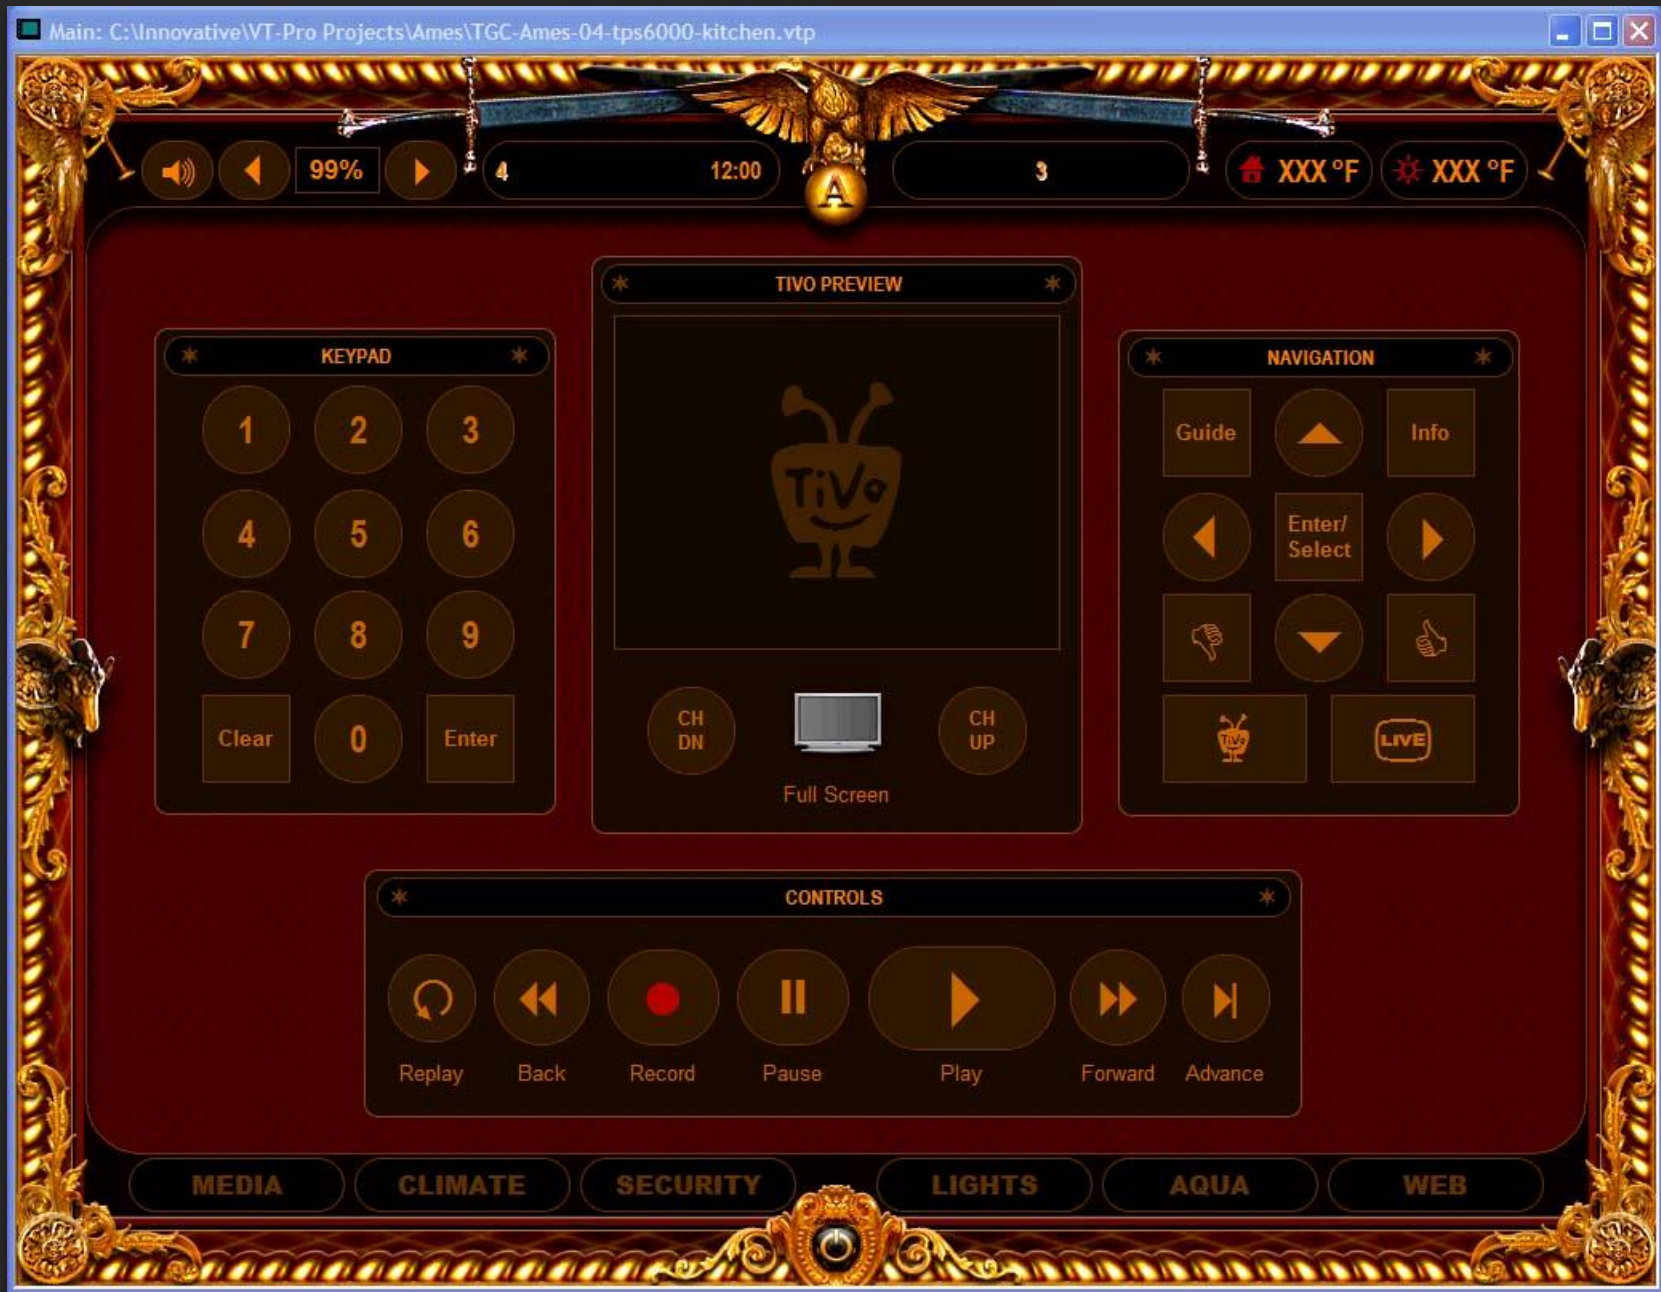

### *Touchpanel Specifications*

- *Type: Active matrix color LCD*
- *Size: 15 inch (38.1 cm)*
- *Resolution: 1024 x 768*
- *Color Depth: 16-bit, 64k colors*

Actual Installed DVD Server

Actual Installed Arrakis Player

Actual Installed Security System

Actual Installed TiVo Controls

Actual Installed Security Camera Controls

Actual Installed Zone Controls from Kitchen

Actual Installed Refreshments and First Aid (joke panel)