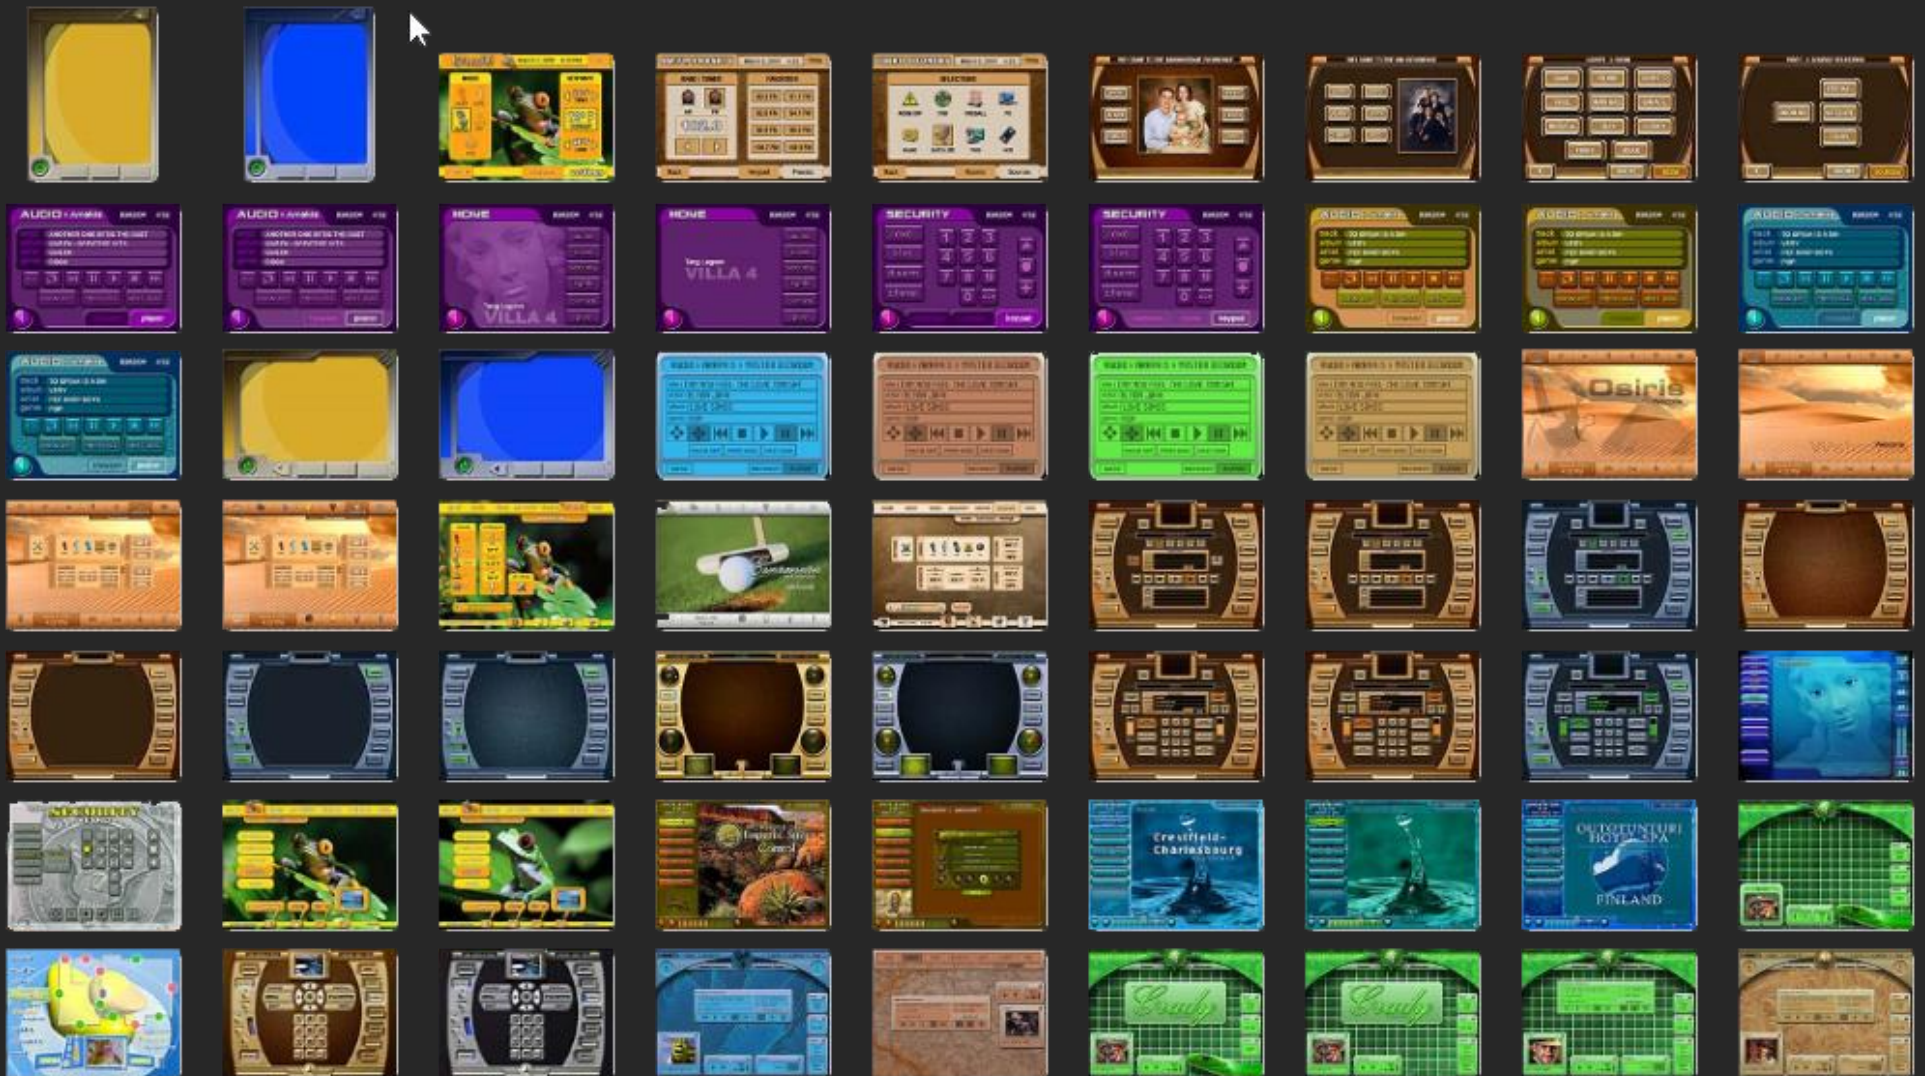

# Smart Home Touchscreen UI Design Samples (Crestron Panels)

Nick Zedlar

# Crestron TPS-6000

### *Touchpanel Specifications*

- *Type: Active matrix color LCD*
- *Size: 15 inch (38.1 cm)*
- *Resolution: 1024 x 768*
- *Color Depth: 16-bit, 64k colors*

HOME

AUDIO

VIDEO

SECURITY

LIGHTS

CLIMATE