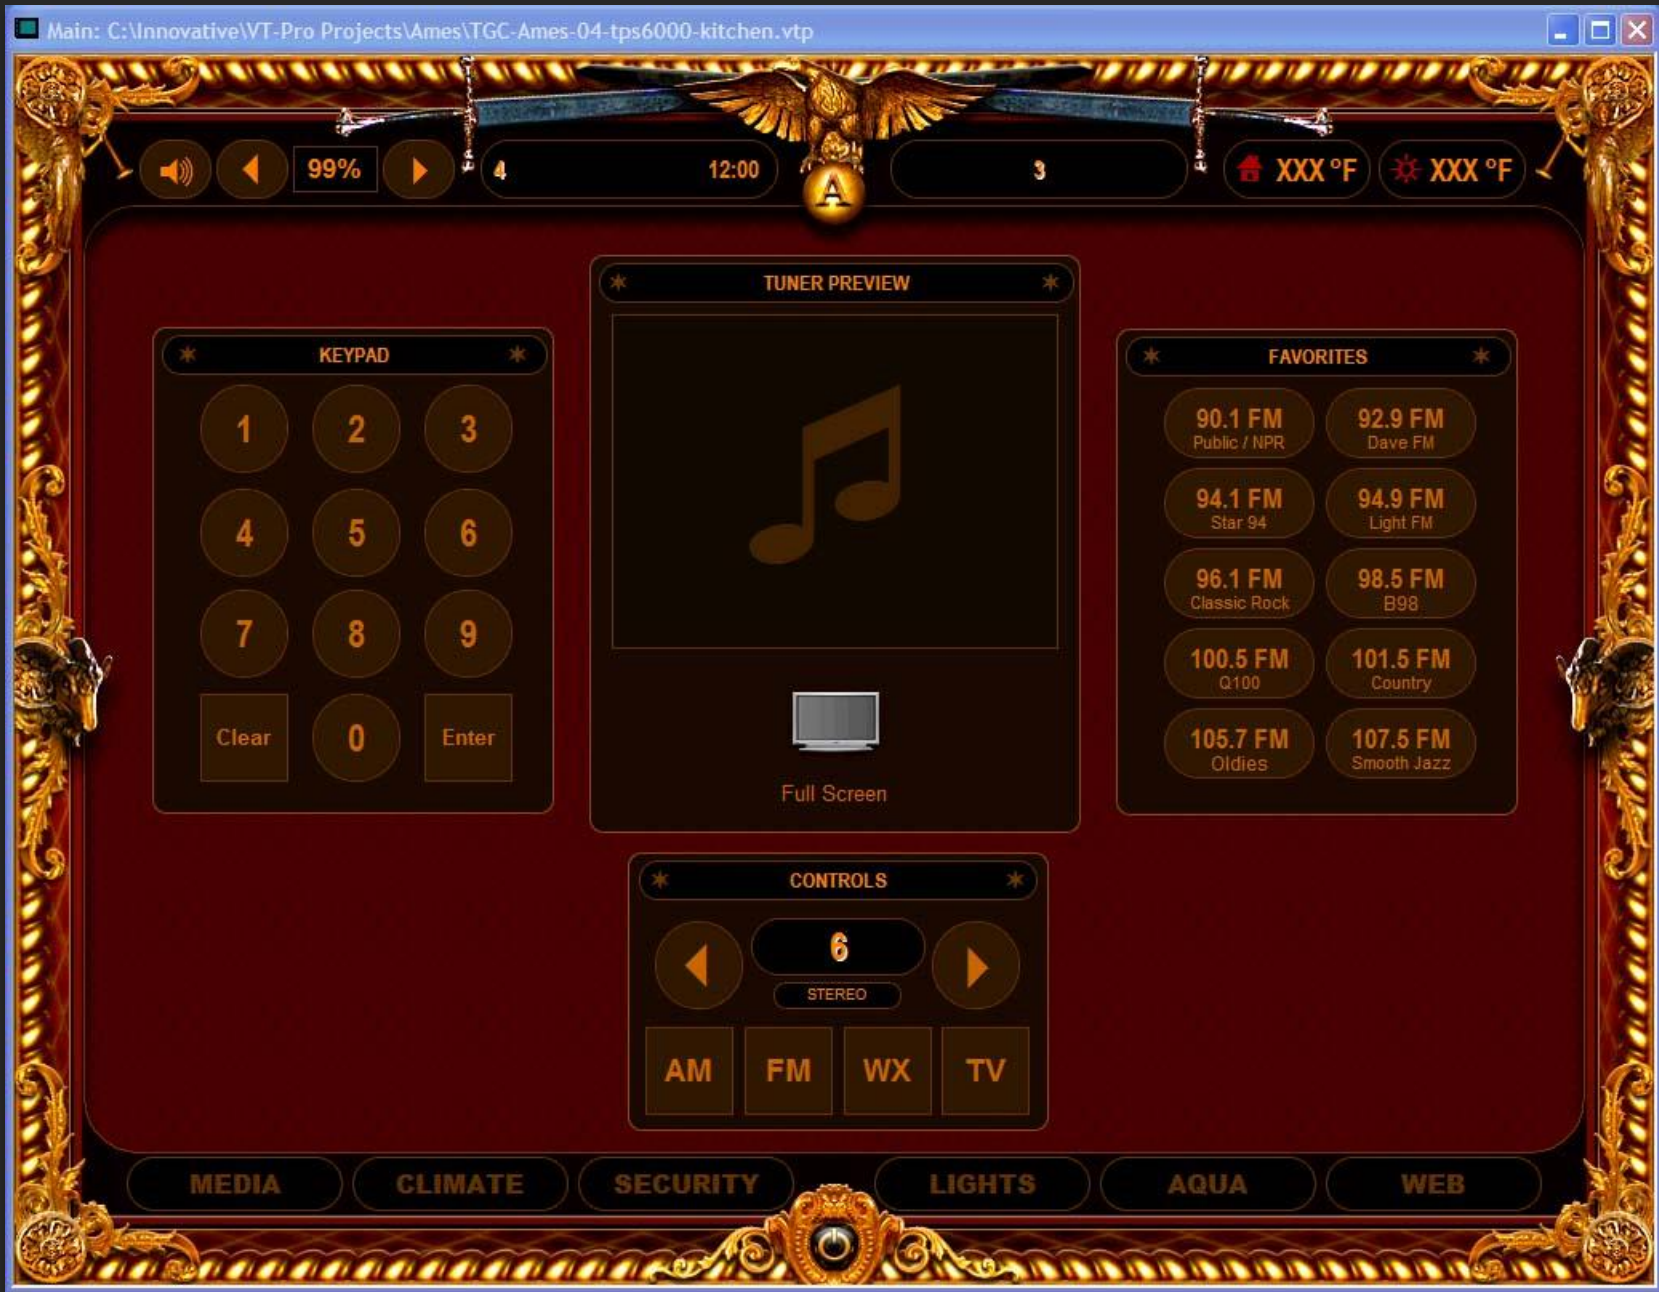

Actual Installed Security System

Actual Installed TiVo Controls

Actual Installed Security Camera Controls

Actual Installed Zone Controls from Kitchen

Actual Installed Refreshments and First Aid (joke panel)

Actual Installed DVD Player Controls

Actual Installed Tuner Controls

Actual Installed Light Controls

Actual Installed Pool and Fountain Controls

Actual Installed Media Room Controls