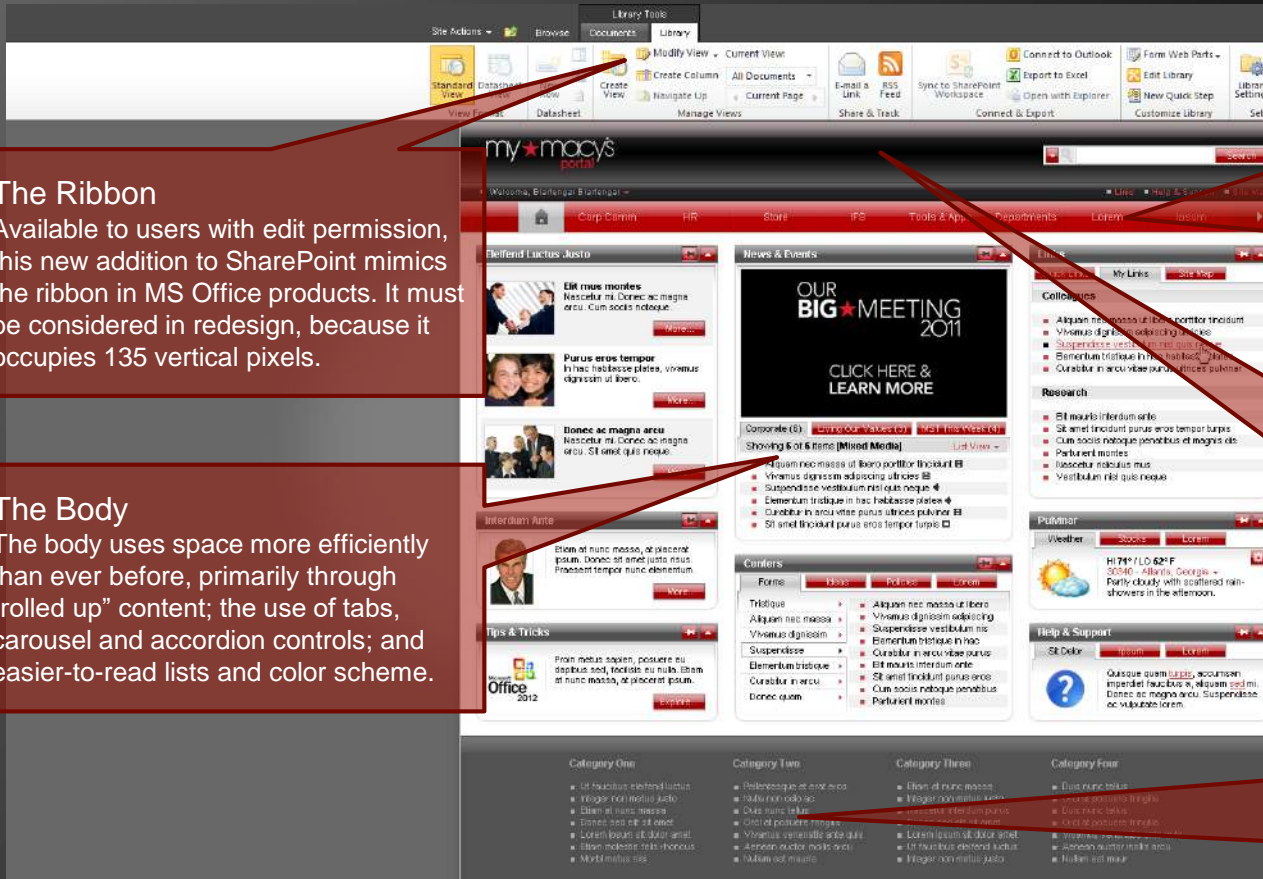

The Ribbon

Available to users with edit permission, this new addition to SharePoint mimics the ribbon in MS Office products. It must be considered in redesign, because it occupies 135 vertical pixels.

The Body

The body uses space more efficiently than ever before, primarily through “rolled up” content; the use of tabs, carousel and accordion controls; and easier-to-read lists and color scheme.

The Navigation Bar

Navigation is now more intuitive with more efficient use of space and the ability to drill down farther into site content.

The Header

The streamlined header offers a clean, modern look with an improved search capability, enhanced customizations under the user dropdown a few essential links.

The Footer

The footer offers greater navigation variety, redundancy and improved usability due to persistent and contextual links based on user habits, frequently accessed files and the like.