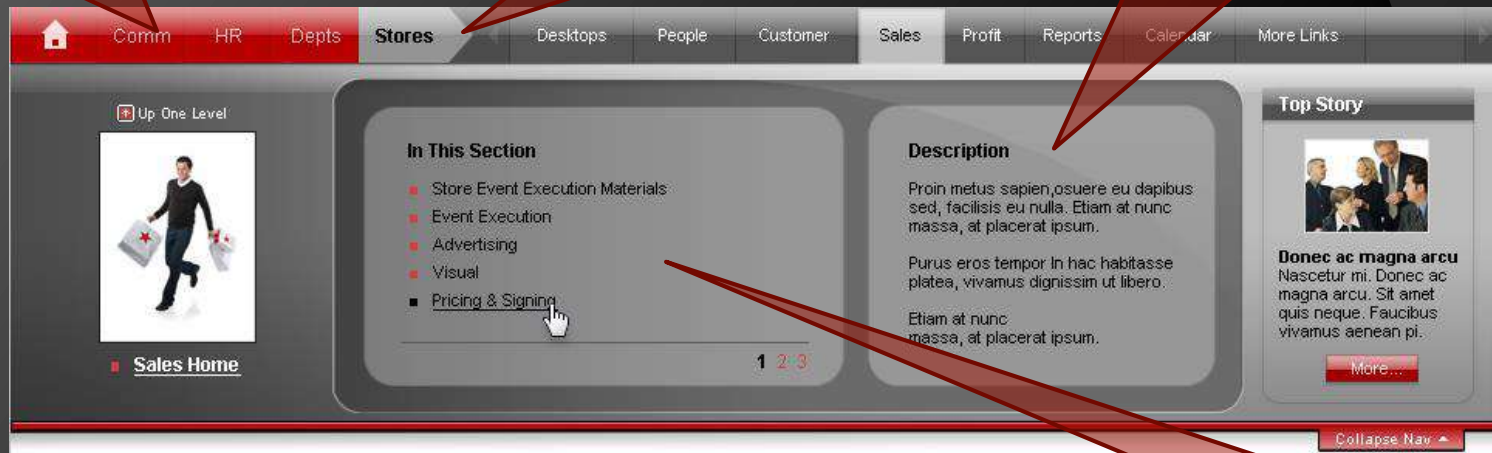

Level 1 Navigation

Only mandatory top-level nav remains on left, including link to Portal home.

Level 1 Navigation - Selected

First-level selection shows active. Siblings are eliminated and are replaced by Level 2 Navigation.

Level 2 Navigation

Second-level nav replaces first-level from the home page. Its color changes and font shrinks a bit to make the change clear.

Level 3 Navigation - Alternative

This is a variation on the numbered pagination for third-level navigation.

Level 3 Navigation

This scheme introduces the third-level navigation with description.